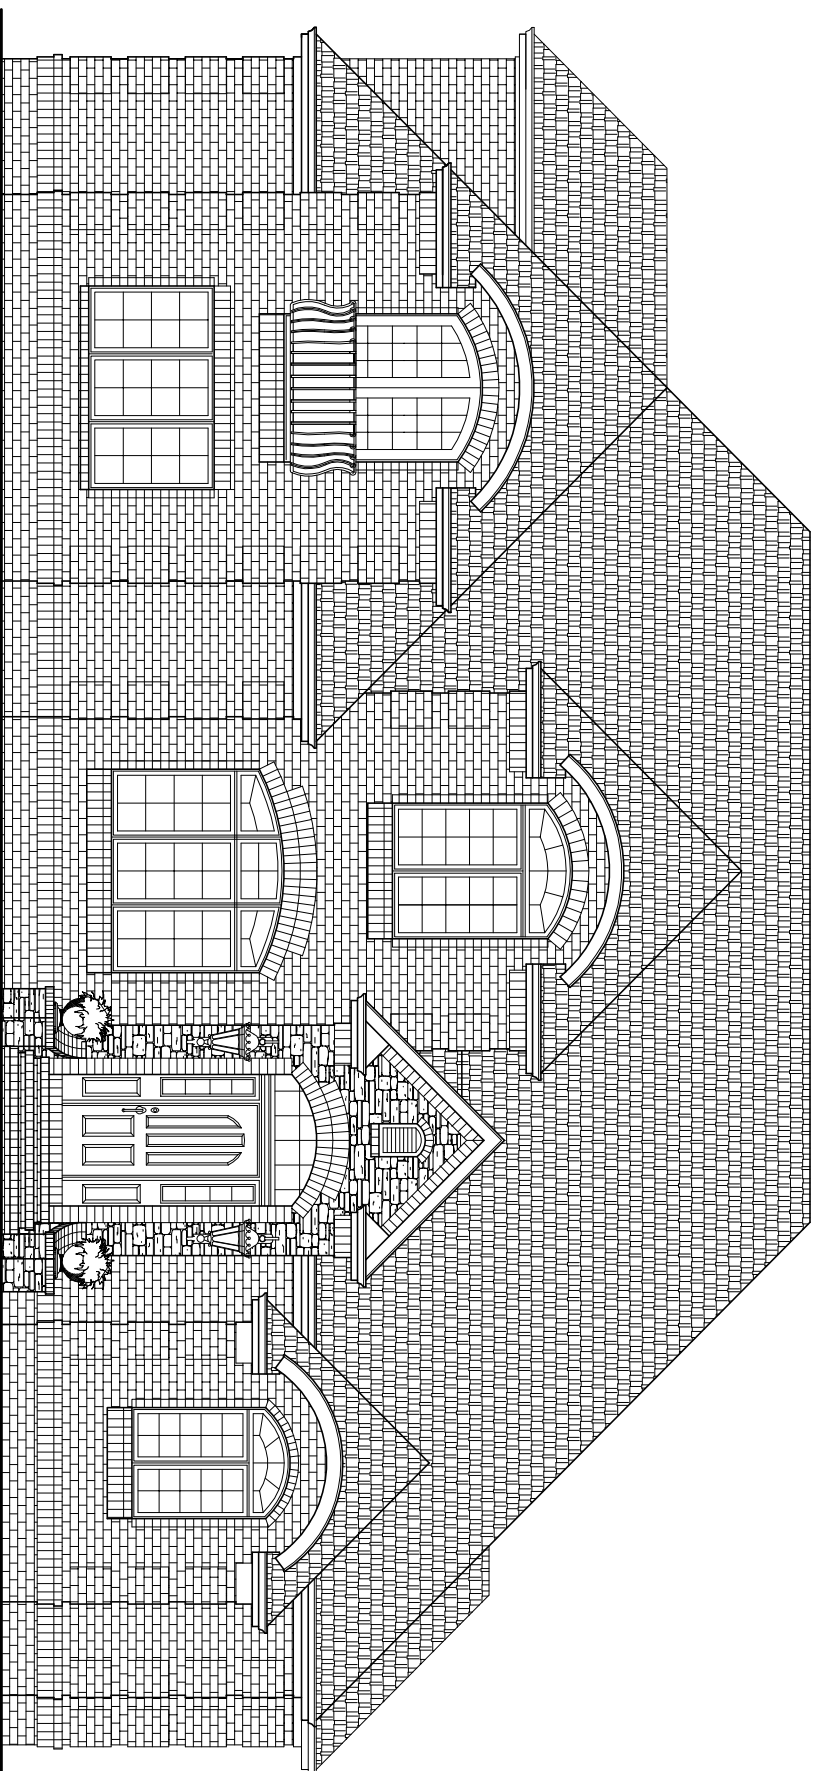

ERNSTHOMES

133 Indian Lake Road, Suite 201
Hendersonville, TN 37075
P: 615.822.1727 F: 615.826.-8941
www.ernsthomes.net

The Andrews

NOTE:
THIS DESIGN BELONGS TO ERNST CONSTRUCTION CORPORATION.
IT IS ILLEGAL TO REPRODUCE, MODIFY, OR UTILIZE IT FOR CONSTRUCTION
WITHOUT WRITTEN PERMISSION OF ERNST CONSTRUCTION CORPORATION.

Areas Calculations:

LOWER LEVEL	0000 sq. ft.
MAIN LEVEL	2940 sq. ft.
UPPER LEVEL	1152 sq. ft.
BONUS	650 sq. ft.
TOTAL HEATED	4742 sq. ft.