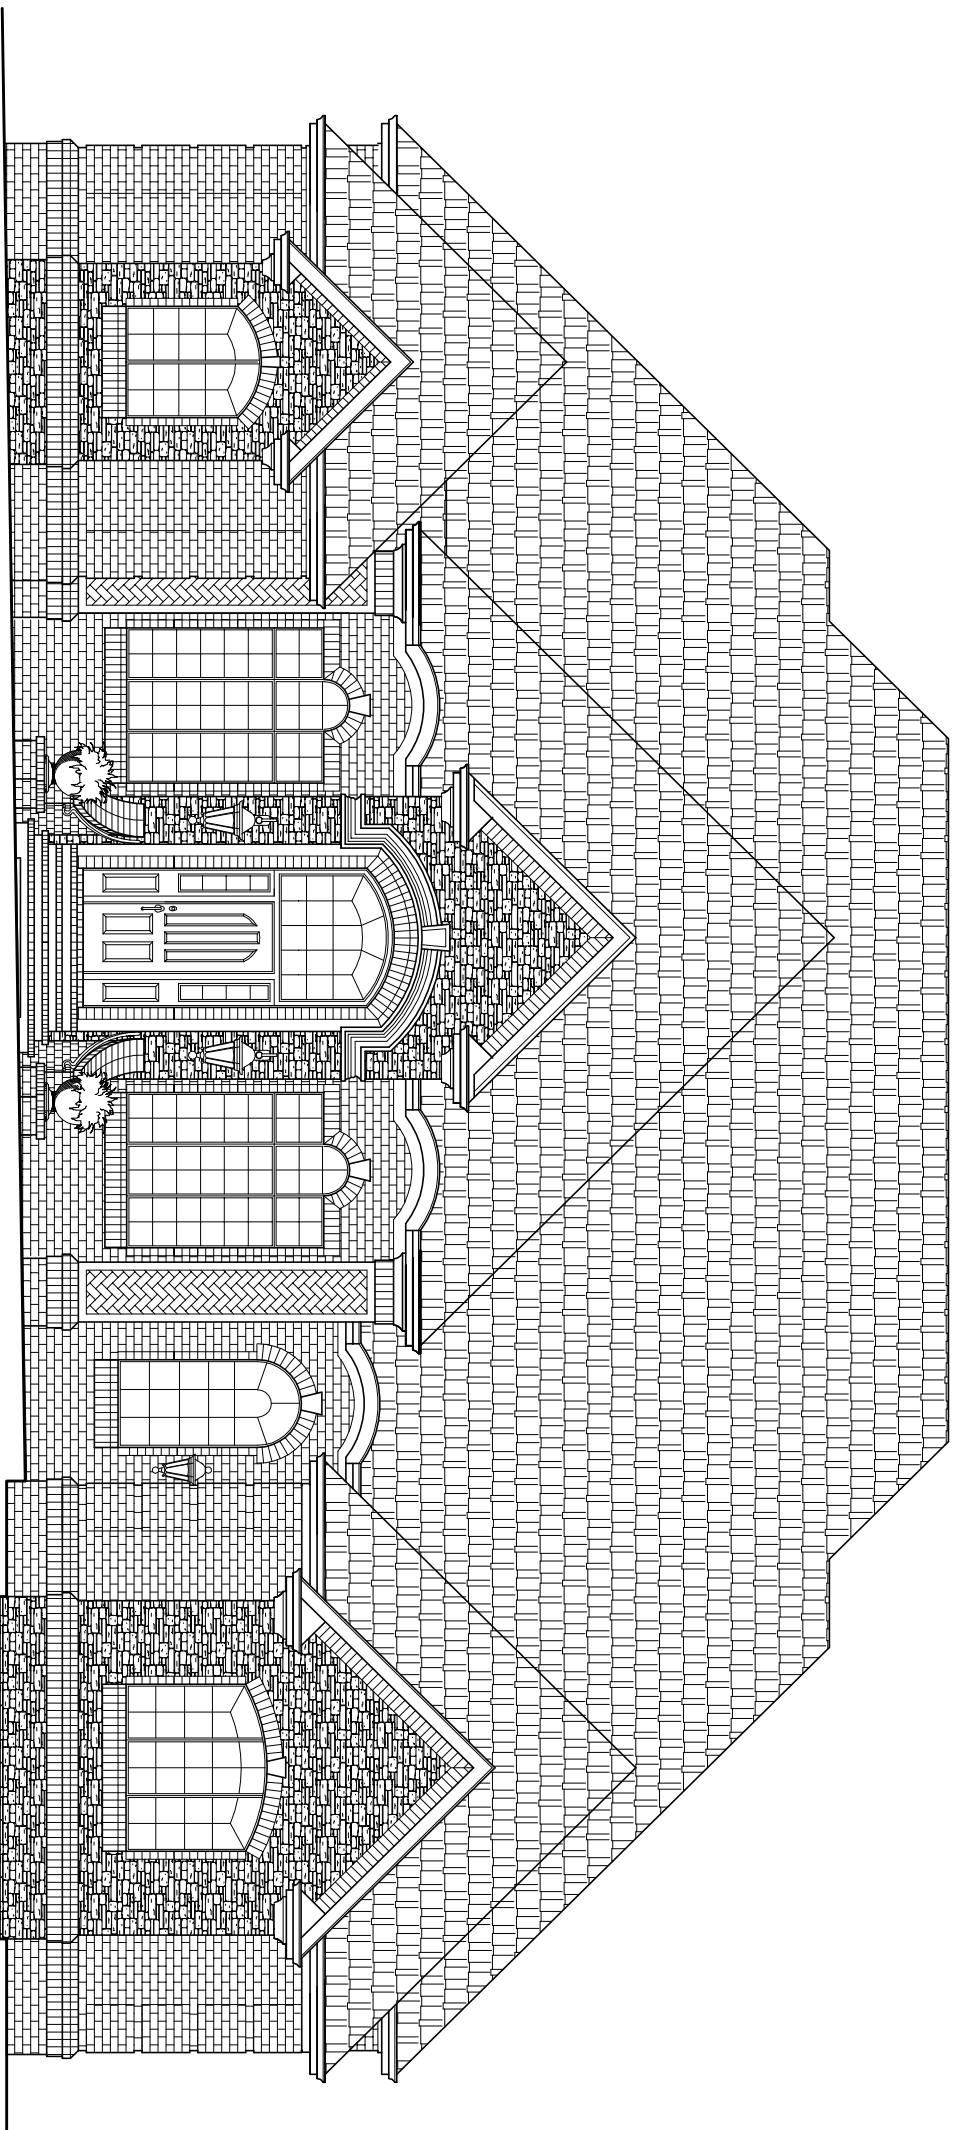

ERNSTHOMES

133 Indian Lake Road, Suite 201
Hendersonville, TN 37075
P: 615.822.1727 F: 615.826.-8941
www.ernsthomes.net

The Celeste

NOTE:
THIS DESIGN BELONGS TO ERNST CONSTRUCTION CORPORATION.
IT IS ILLEGAL TO REPRODUCE, MODIFY, OR UTILIZE IT FOR CONSTRUCTION
WITHOUT WRITTEN PERMISSION OF ERNST CONSTRUCTION CORPORATION.

Areas Calculations:

LOWER LEVEL	1392 sq. ft.
MAIN LEVEL	4002 sq. ft.
UPPER LEVEL	0000 sq. ft.
BONUS	0000 sq. ft.
TOTAL HEATED	5394 sq. ft.