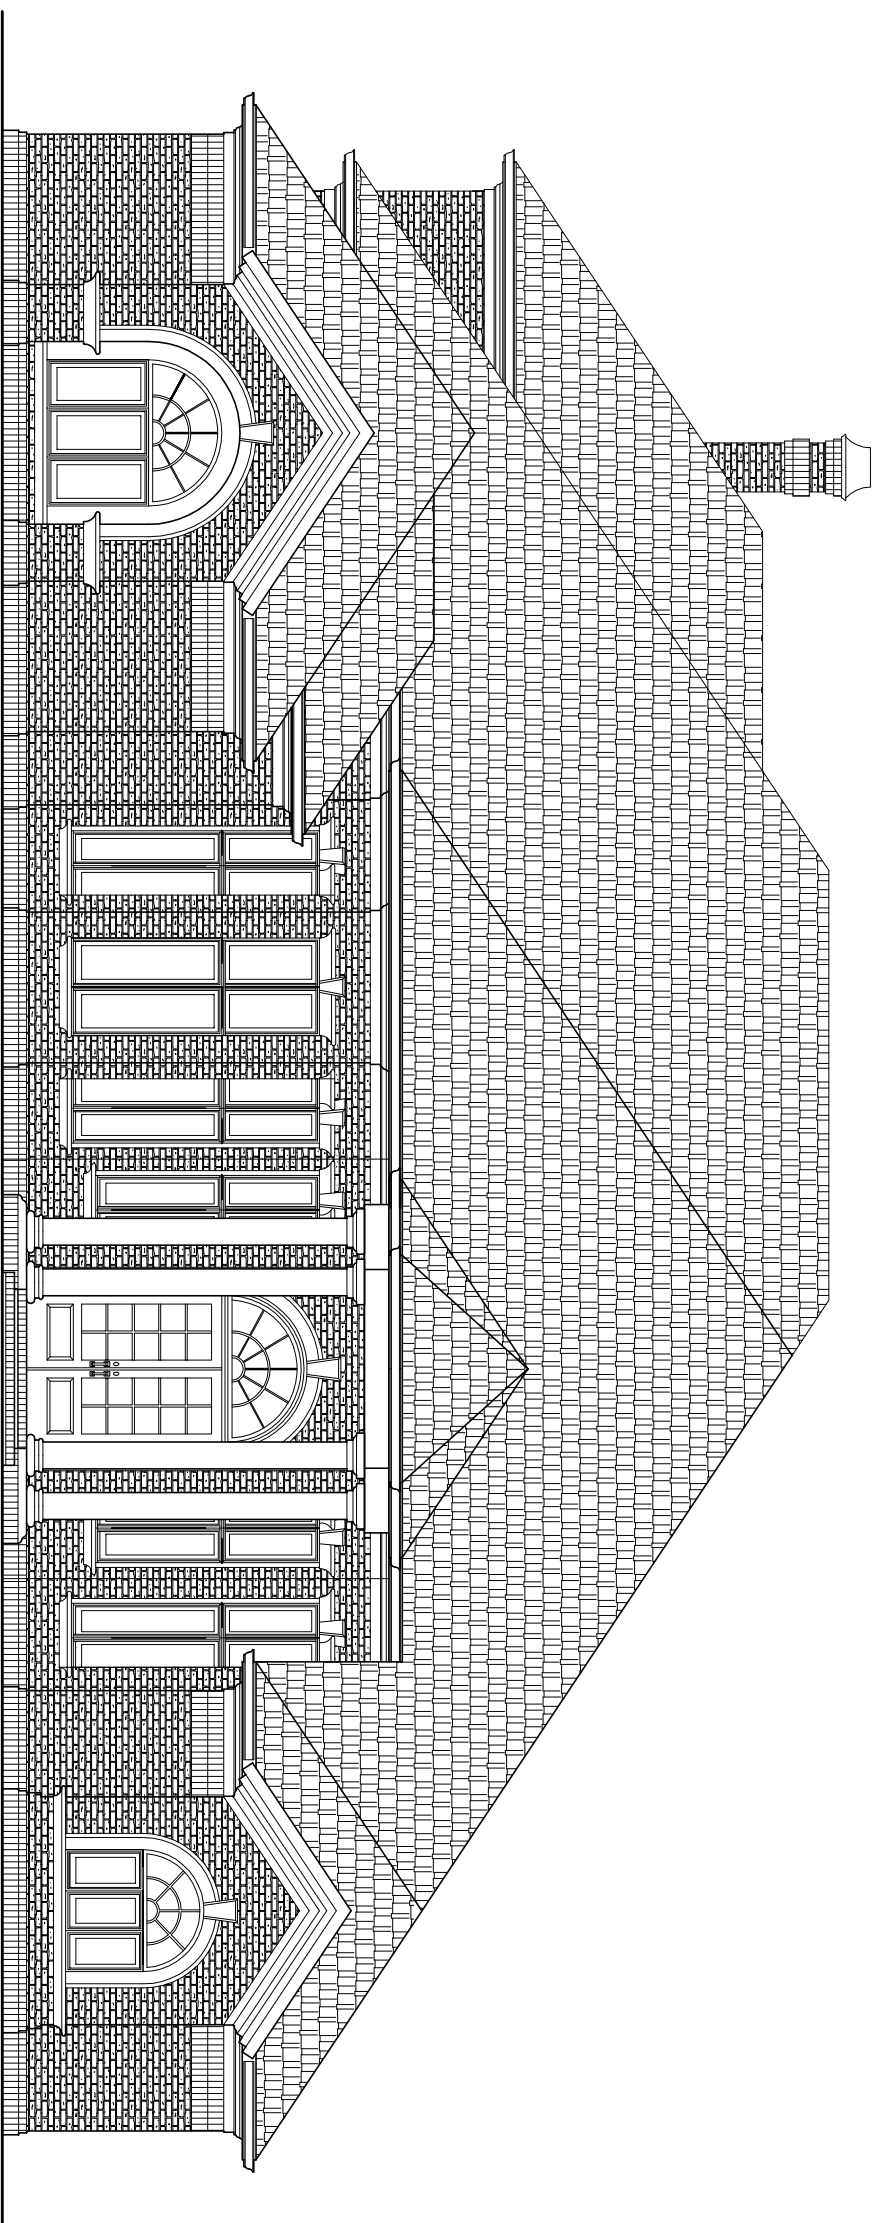

ERNSTHOMES

133 Indian Lake Road, Suite 201
Hendersonville, TN 37075
P: 615.822.1727 F: 615.826.-8941
www.ernsthomes.net

The Chantrel

NOTE:
THIS DESIGN BELONGS TO ERNST CONSTRUCTION CORPORATION.
IT IS ILLEGAL TO REPRODUCE, MODIFY, OR UTILIZE IT FOR CONSTRUCTION
WITHOUT WRITTEN PERMISSION OF ERNST CONSTRUCTION CORPORATION.

Areas Calculations:

LOWER LEVEL	2539 sq. ft.
MAIN LEVEL	3442 sq. ft.
UPPER LEVEL	885 sq. ft.
BONUS	0000 sq. ft.
TOTAL HEATED	6866 sq. ft.