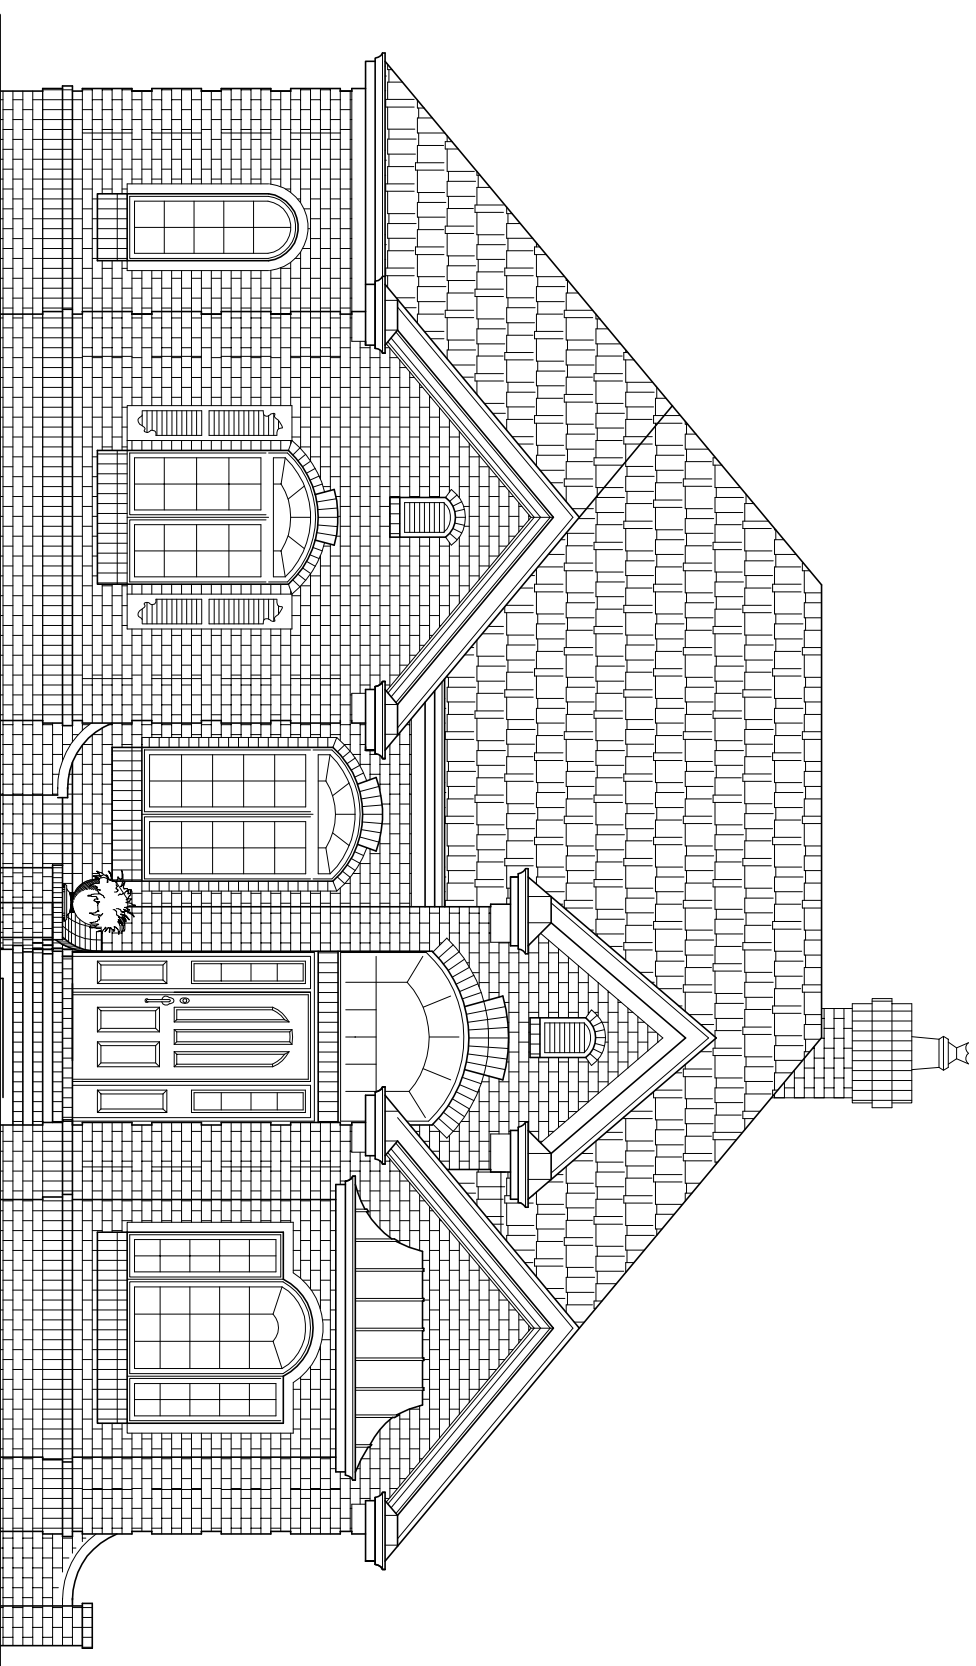

ERNSTHOMES

133 Indian Lake Road, Suite 201
Hendersonville, TN 37075
P: 615.822.1727 F: 615.826.-8941
www.ernsthomes.net

The Christel

NOTE:
THIS DESIGN BELONGS TO ERNST CONSTRUCTION CORPORATION.
IT IS ILLEGAL TO REPRODUCE, MODIFY, OR UTILIZE IT FOR CONSTRUCTION
WITHOUT WRITTEN PERMISSION OF ERNST CONSTRUCTION CORPORATION.

Areas Calculations:

LOWER LEVEL	1124 sq. ft.
MAIN LEVEL	2197 sq. ft.
UPPER LEVEL	0000 sq. ft.
BONUS	0000 sq. ft.
TOTAL HEATED	3321 sq. ft.