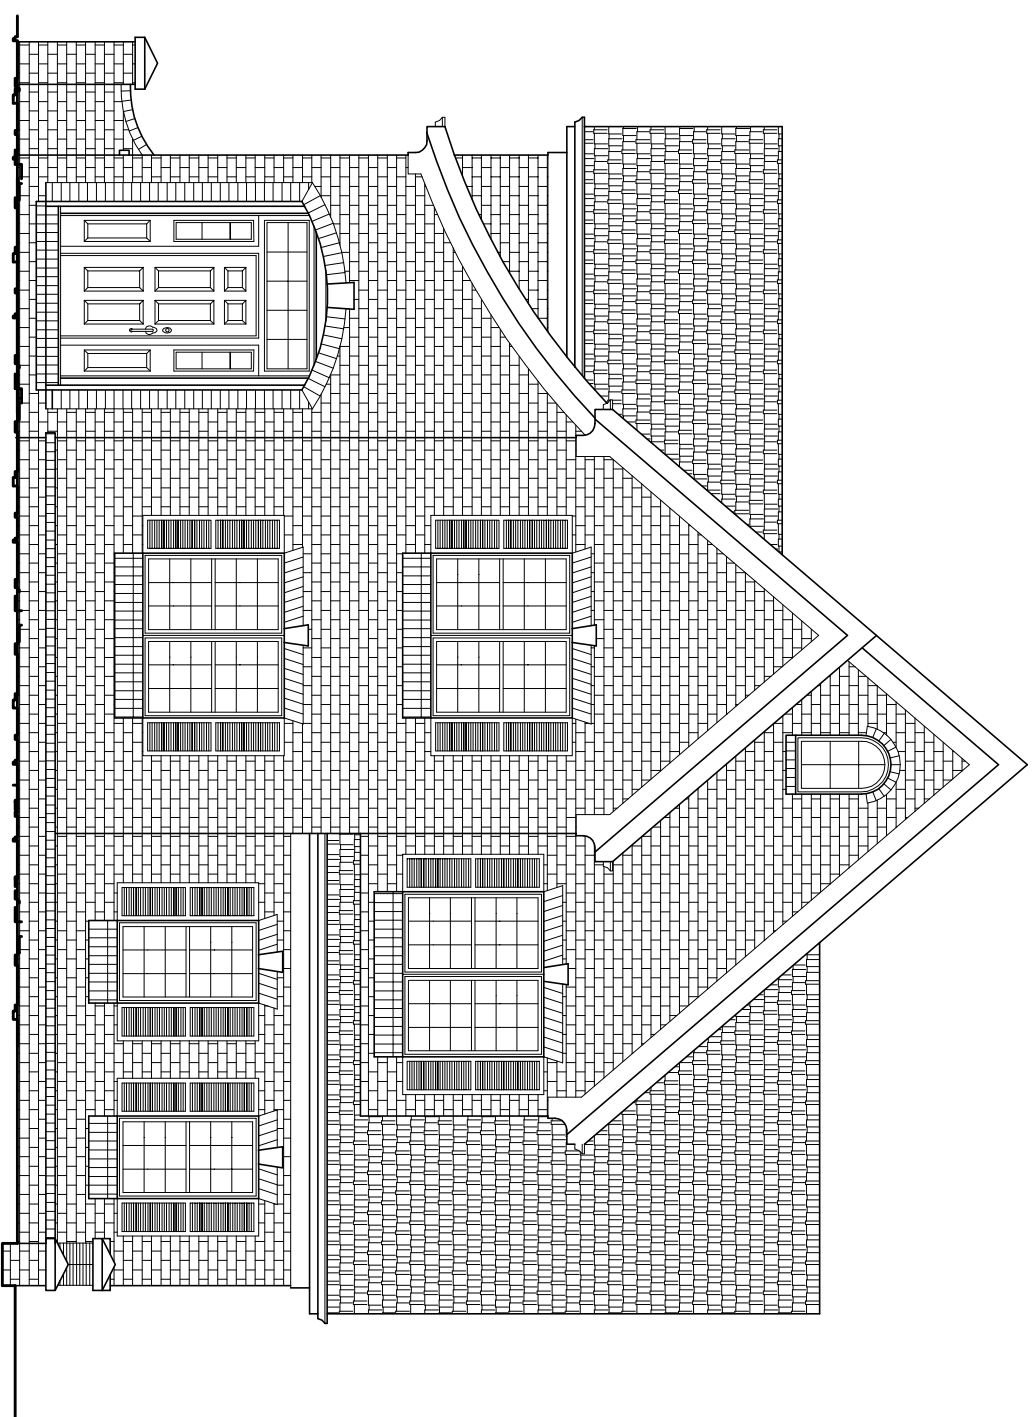

ERNSTHOMES

133 Indian Lake Road, Suite 201
Hendersonville, TN 37075
P: 615.822.1727 F: 615.826.-8941
www.ernsthomes.net

The Basalie

NOTE:
THIS DESIGN BELONGS TO ERNST CONSTRUCTION CORPORATION.
IT IS ILLEGAL TO REPRODUCE, MODIFY, OR UTILIZE IT FOR CONSTRUCTION
WITHOUT WRITTEN PERMISSION OF ERNST CONSTRUCTION CORPORATION.

Areas Calculations:

LOWER LEVEL	679 sq. ft.
MAIN LEVEL	1760 sq. ft.
UPPER LEVEL	734 sq. ft.
BONUS	0000 sq. ft.
TOTAL HEATED	3173 sq. ft.