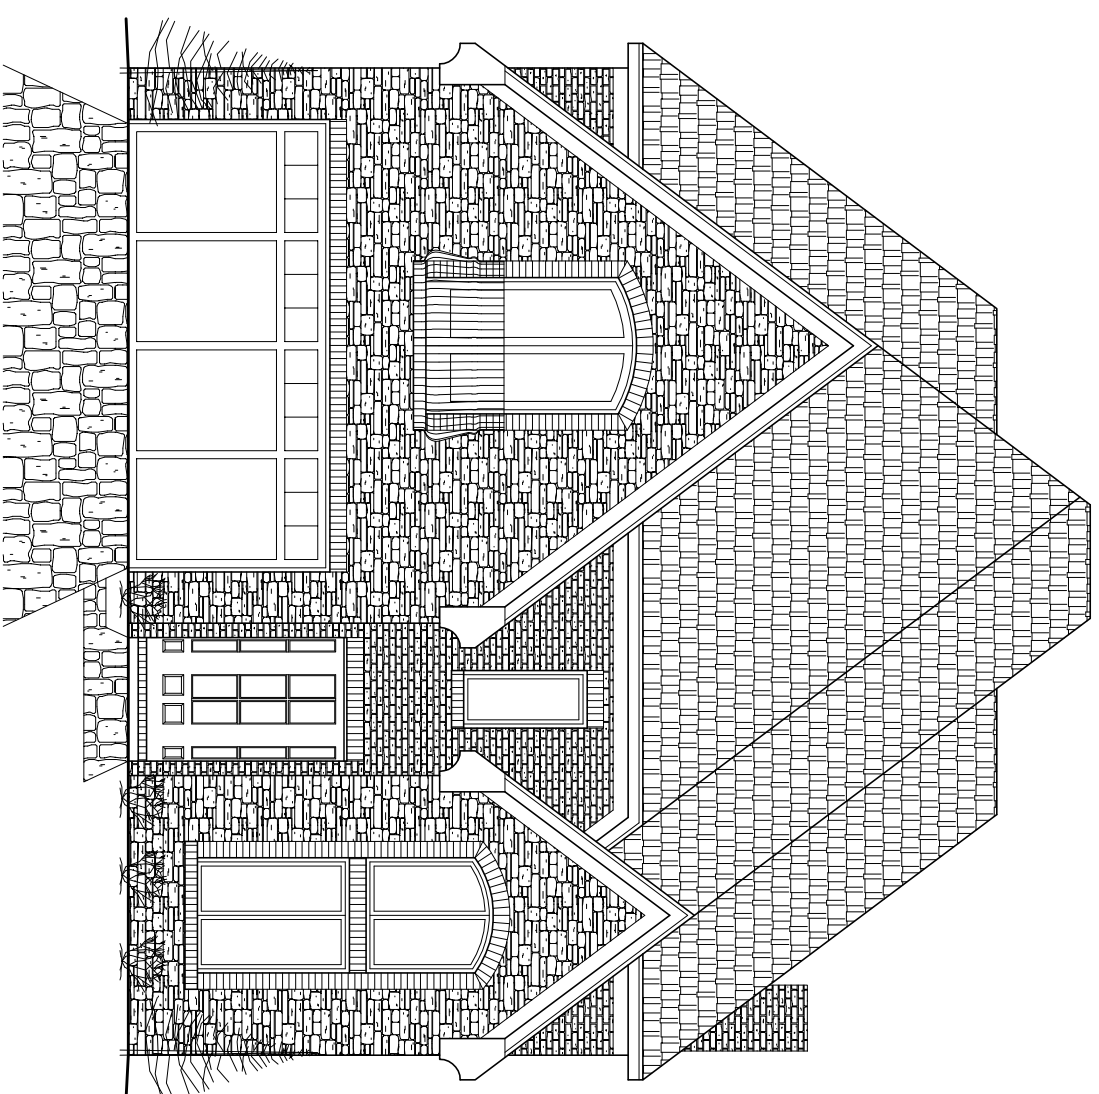

ERNSTHOMES

133 Indian Lake Road, Suite 201
Hendersonville, TN 37075
P: 615.822.1727 F: 615.826.-8941
www.ernsthomes.net

The Sutton

NOTE:
THIS DESIGN BELONGS TO ERNST CONSTRUCTION CORPORATION.
IT IS ILLEGAL TO REPRODUCE, MODIFY, OR UTILIZE IT FOR CONSTRUCTION
WITHOUT WRITTEN PERMISSION OF ERNST CONSTRUCTION CORPORATION.

Areas Calculations:

LOWER LEVEL	0000 sq. ft.
MAIN LEVEL	2,373 sq. ft.
UPPER LEVEL	1,543 sq. ft.
BONUS	0000 sq. ft.
TOTAL HEATED	3,916 sq. ft.